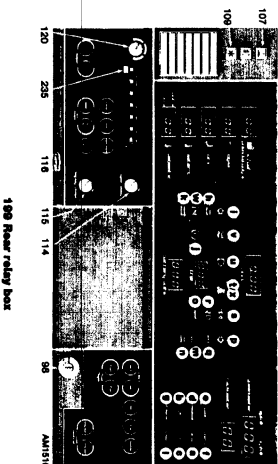

INDEX

Letter	Component Name	Terminal Code	Address Code	Cable Colour
A	...	...	...	...
B	...	...	...	...
C	...	...	...	...
D	...	...	...	...
E	...	...	...	...
F	...	...	...	...
G	...	...	...	...
H	...	...	...	...
I	...	...	...	...
J	...	...	...	...
K	...	...	...	...
L	...	...	...	...
M	...	...	...	...
N	...	...	...	...
O	...	...	...	...
P	...	...	...	...
Q	...	...	...	...
R	...	...	...	...
S	...	...	...	...
T	...	...	...	...
U	...	...	...	...
V	...	...	...	...
W	...	...	...	...
X	...	...	...	...
Y	...	...	...	...
Z	...	...	...	...

LAGONDA

1086

WIRING BROADSHEET - LHD/USA

JULY 1982

ASTON MARTIN LAGONDA LIMITED

NEWPORT ROAD, BIRMINGHAM B24 8JG, ENGLAND

USA cars from class 1324